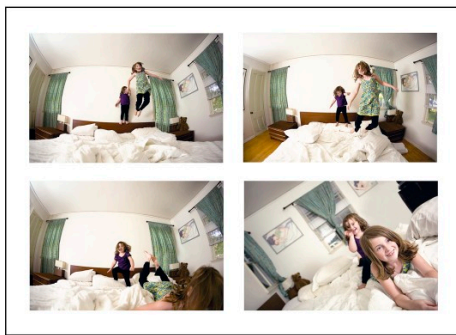

photography that is fresh, real & unique

Story Boards

up to 4 images

30x45.....\$2600
 34x34.....\$2200
 20x30.....\$1200

Dvd

Images edited & composed to tell a visual story.
 Synched & timed to the song(s) of your choice.
 Completed and rendered in professional editing software
 for optimum playback on DVD players.

attitude...

Gayla works closely with her clients to capture unique and lasting impressions of their special moments. Her expertise and attention to detail makes it easy to relax and enjoy the photographic experience. This carefree approach, combined with her artistic vision, produces images that are both natural and beautiful.