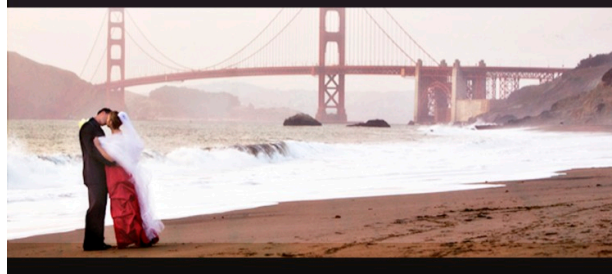

Panoramic Wall Portrait

20x40.....	$1200	15x30.....	$675
15x40.....	$900	12x30.....	$540

create your own print collection and save $

8x10.....	$100	5x7.....	$40
4x5 or 4x6.....	$40	8 wallets.....	$40